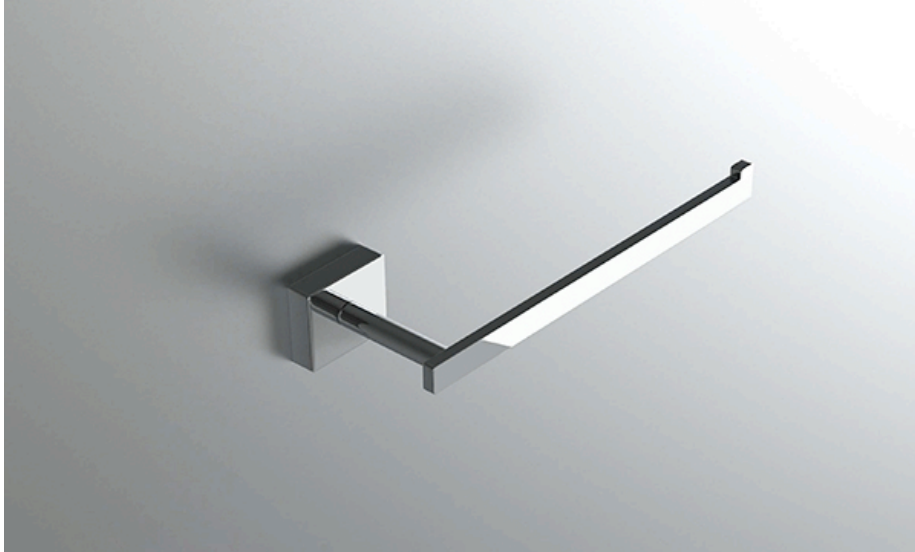

neelnox

LET
THERE
BE **DESIGN.**

FEATURES

- Premium 304 Grade Stainless Steel
- Solid Mount Construction
- Concealed Installation Hardware
- State of the art wall anchors included for installation on Dry wall or Tile

COLLECTION RHYME

TOWEL RING

Model	Product	Finishes Available
RHM-TWR2R	Towel Ring (Facing Right)	Multiple finishes available. Over 23 finishes to choose from.
RHM-TWR2L	Towel Ring (Facing Left)	

FINISHES			
	Polished (-P)	Antique Copper (-ACOP)	Polished Gold (-PGLD)
	Brushed (-B)	Polished Brass (-PBRS)	Brushed Copper (-BCOP)
	Brushed Gold (-BGLD)	Matte White (-WHT)	Brushed Rose Gold (-BRGD)
	Matte Black (-BLK)	Brushed Modern Bronze (-BMBRZ)	Brushed Black (-BRBLK)
	Oil Rubbed Bronze (-ORB)	Glossy White (-GWHT)	Polished Black (-PBLK)
	Brushed Brass (-BBRS)	Polished Rose Gold (-PRGD)	Antique Nickel (-ANKL)
	Brushed Bronze (-BBRZ)	Unlacquered Brass (-UBRS)	Black Nickel (-NKBL)
	Antique Brass (-ABRS)	Polished Nickel (-PNKL)	