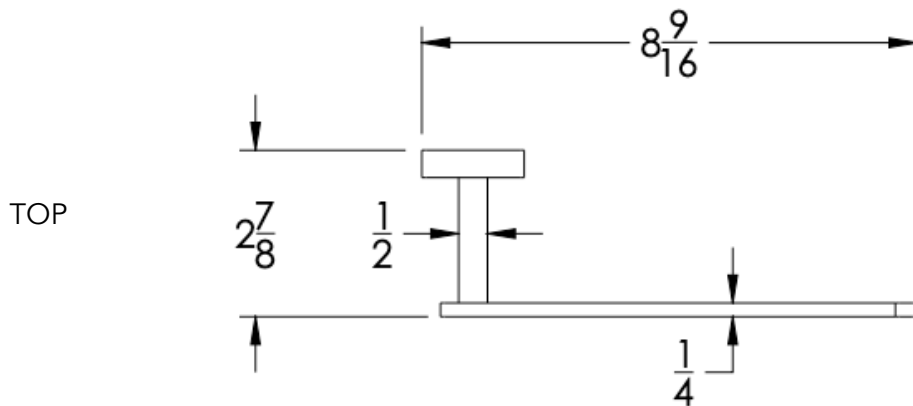

neelnox

LET
THERE
BE **DESIGN.**

FEATURES

- Premium 304 Grade Stainless Steel
- Solid Mount Construction
- Concealed Installation Hardware
- State of the art wall anchors included for installation on Dry wall or Tile

Dimensions in inches

NOTE: Dimensions subject to change without notice.