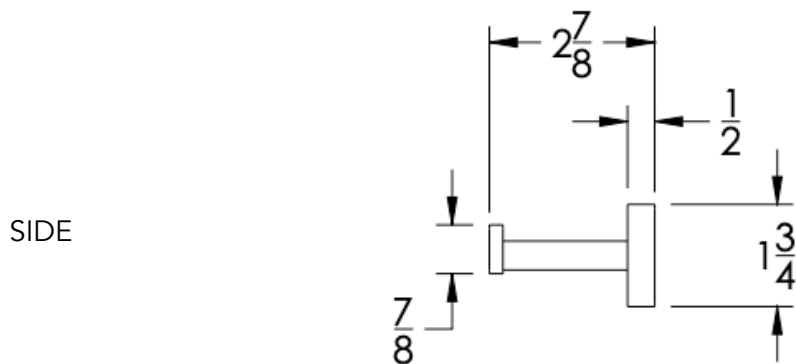

Dimensions in inches

NOTE: Dimensions subject to change without notice.