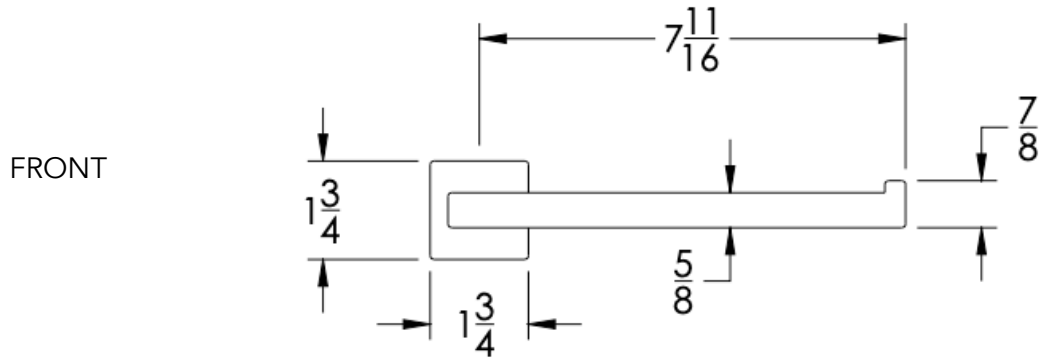

neelnox

LET
THERE
BE **DESIGN.**

FEATURES

- Premium 304 Grade Stainless Steel
- Solid Mount Construction
- Concealed Installation Hardware
- State of the art wall anchors included for installation on Dry wall or Tile

Dimensions in inches

NOTE: Dimensions subject to change without notice.